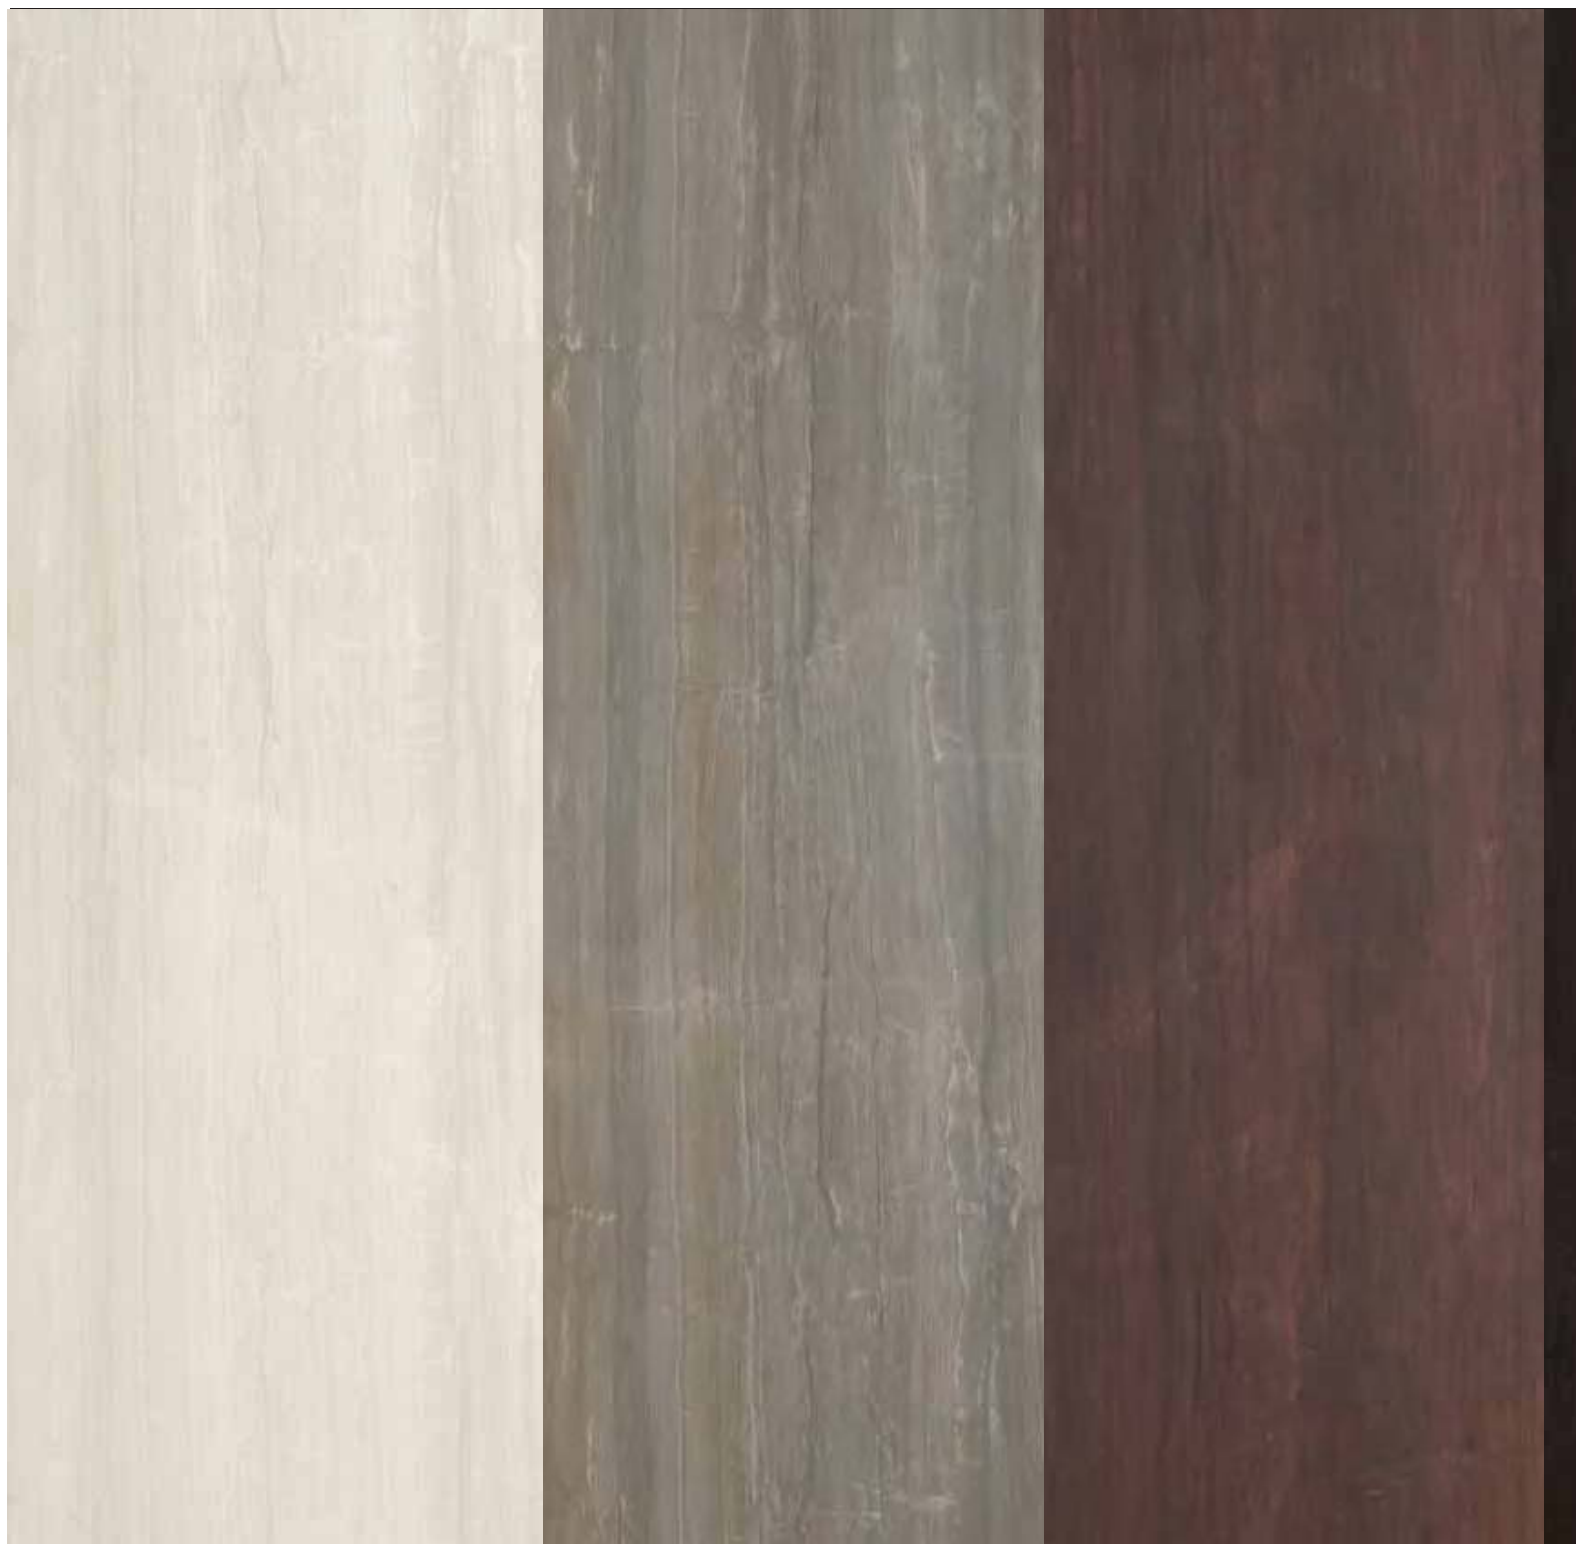

GEOWHITE

GEOGREY

GEORED

GEOTECH/PRODUCT COLOURS