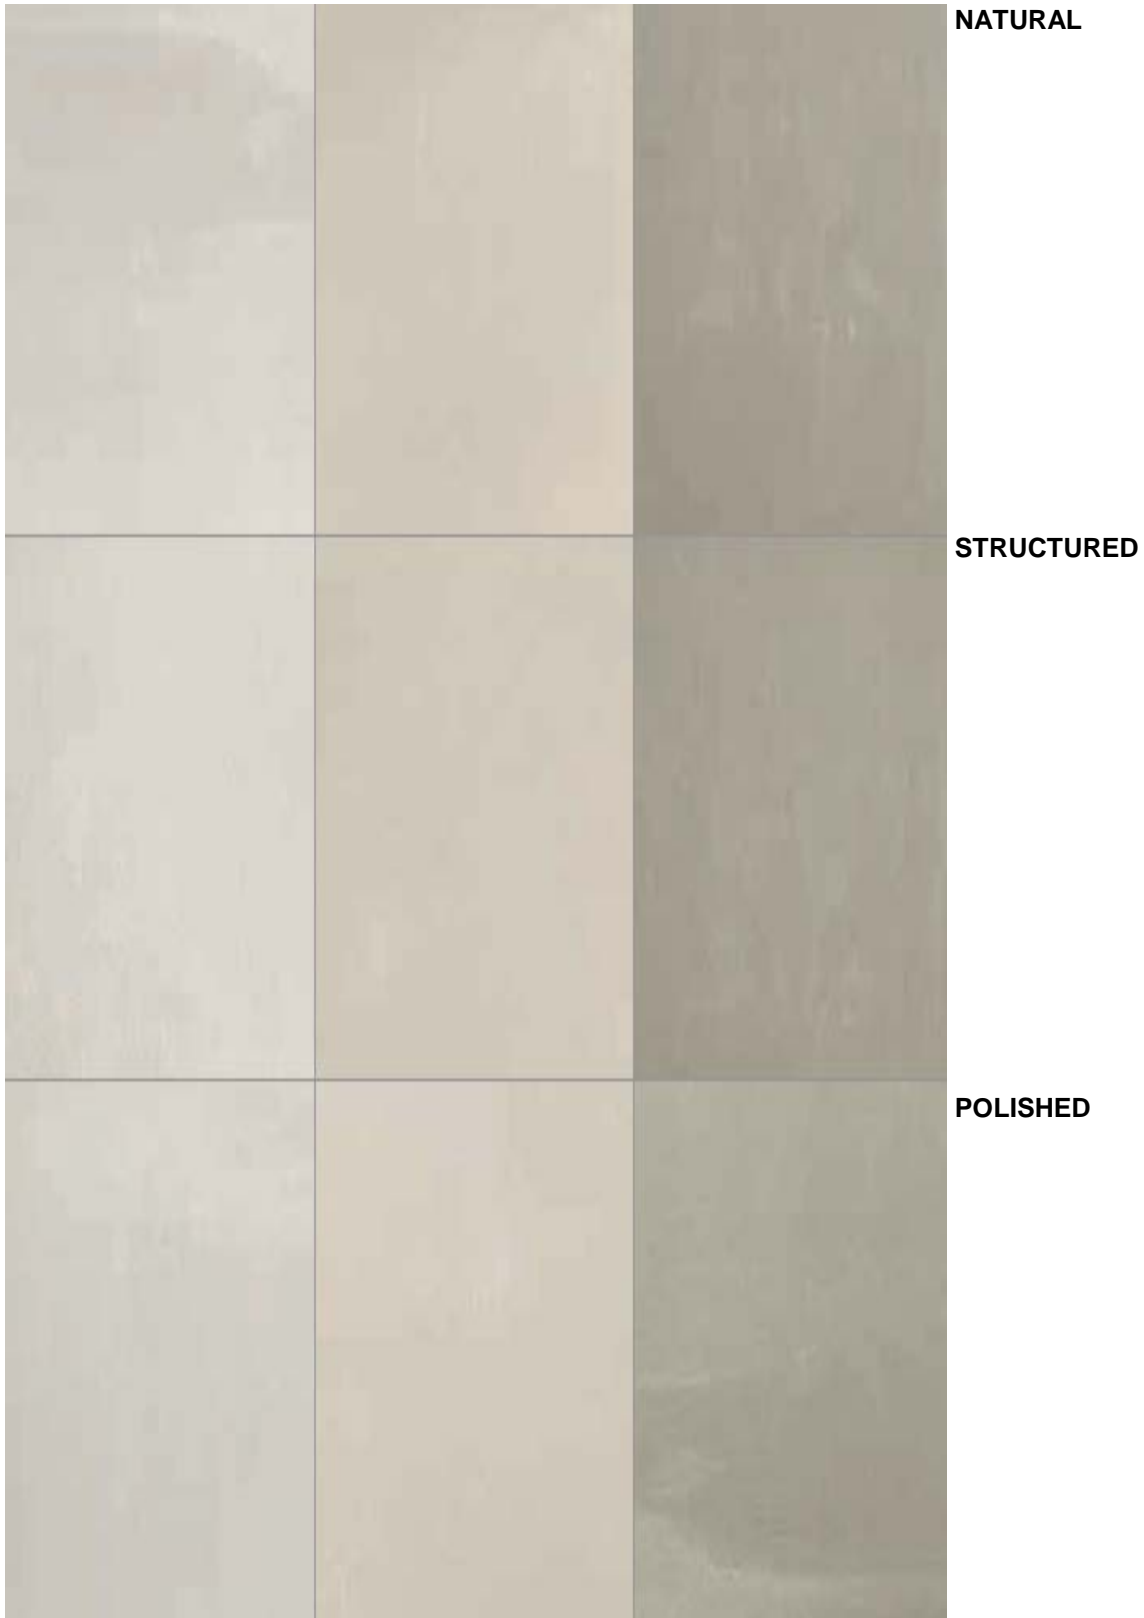

BUILDTECH SA

NATURAL

STRUCTURED

POLISHED

WHITE

BONE

SAND