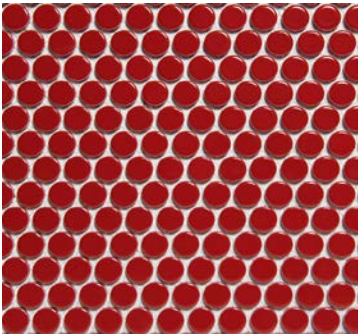

Unit A3

Lady Victoria Business Centre

Newtongrange

EH22 4QN

Call us on 0131 454 9998

or email us at info@oraceramics.com

VENICE PENNYROUND COLLECTION

VKN010 GLOSSY RED

VKN030 GLOSSY YELLOW

VKN140 MATT WHITE

VKN060 GLOSSY RANGE

VKN090 GLOSSY BORDEAUX

VKN100 GLOSSY
EXTRA WHITE

VKN250 GLOSSY BEIGE

VKN300 GLOSSY GREY

VKN400 GLOSSY GREY BLUE

VKN330 GLOSSY
LIGHT GREY

VKN200 GLOSSY CREAM

VKN450 GLOSSY
LIGHT BLUE

VKN500 GLOSSY
LIGHT GREEN

VKN600 GLOSSY
JEANS BLUE

VKN700 GLOSSY
COBALT BLUE

VKN800 GLOSSY BROWN

VKN915 GLOSSY BLACK

VKN925 MATT BLACK

VKN900 GLOSSY
GREY MIX